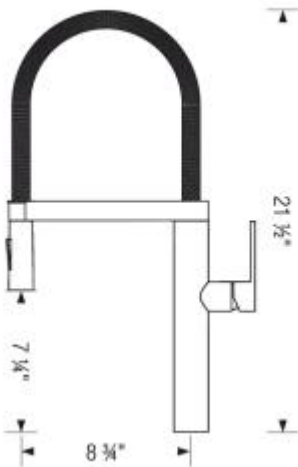

Product Feature

Available colours

Chrome

Stainless steel

Item No. 401221

Dimensions

Side View

Scope of supply

- 360° swivel provides extended range
- Magnetized hand spray holder for ease of use
- Dual spray toggle button on handspray
- Flexible spring allows easy range of motion
- Flexible supply lines and 3/8" compression nut for easy installation